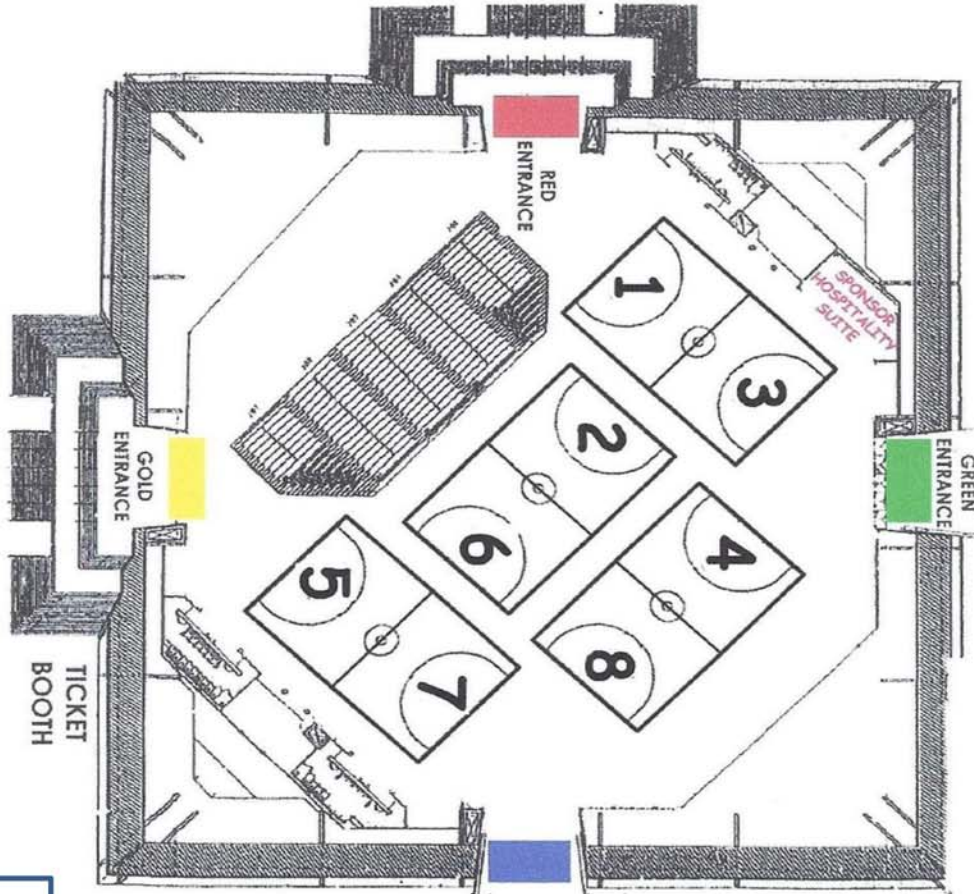

ATHERTON STREET

The Pyramid – Cal State Long Beach

(6000 E. Atherton St., Long Beach, CA 90815)

PARKING LOT G11

Parking Structure

MERRIAM WAY

PALO VERDE AVE (¼ mile east of Pyramid)

G9

G8

G7

Parking permits required and can be purchased for \$9 in parking lot G11. Parking dispensers are located at the bottom of the gold entrance stairs. Parking in the structure is allowed this year, however permits must be purchased in lot G11.