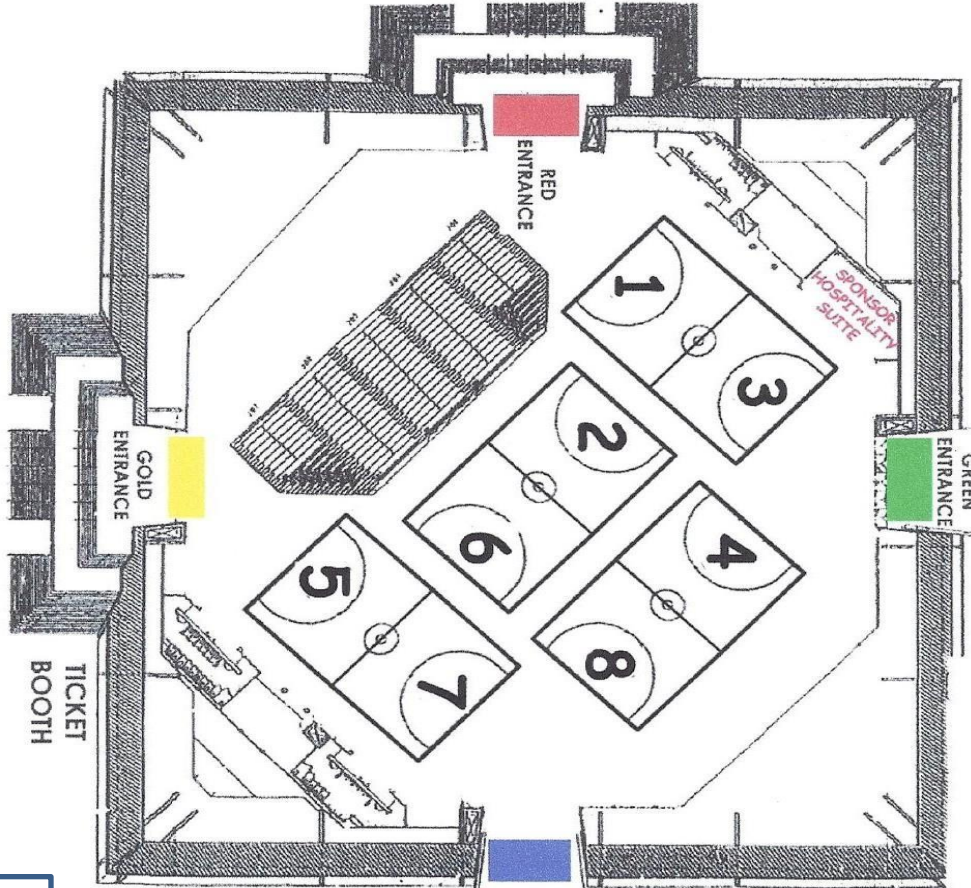

ATHERTON STREET

The Pyramid – Cal State Long Beach

(6000 E. Atherton St., Long Beach, CA 90815)

PALO VERDE AVE (1/4 mile east of Pyramid)

PARKING LOT 13

Parking Structure

Parking permits required and can be purchased for \$8 in parking lot 13. Parking dispensers are located at the bottom of the gold entrance stairs. Parking in the structure is allowed this year, however permits must be purchased in lot 13.

MERRIAM WAY

PARKING LOT 14